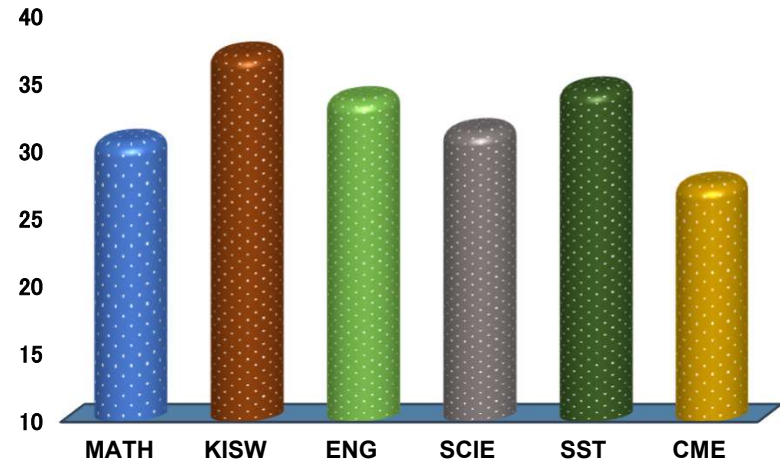

ANNA'S ELITE

REGION: IRINGA

SCHOOL AVERAGE

32.5

DISTRICT: KILOLO

SUBJECT AND GRADE PERFORMANCE ANALYSIS

SUBJECT RANKING

KISWAHILI	37.1	74%	1
SOCIAL STUDIES	34.5	69%	2
ENGLISH	33.8	68%	3
SCIENCE	31.4	63%	4
MATHEMATICS	30.6	61%	5
CIVIC AND MORAL EDUCATION	27.5	55%	6

SUBJECT GRADE ANALYSIS

SUBJECT/GRADE	A	B	C	D	E
MATHEMATICS	3	4	4	3	0
KISWAHILI	3	10	1	0	0
ENGLISH	2	9	3	0	0
SCIENCE	2	5	7	0	0
SOCIAL STUDIES	2	10	1	1	0
CIVIC AND MORAL	0	4	8	2	0

OVERALL GRADE ANALYSIS

A	1	14	7%
B	9		64%
C	3		21%
D	1		7%
E	0		0%

CHART SUBJECT ANALYSIS

BOYS VS GIRLS PERFORMANCE

	SAT		SAT	14
	7		7	
	63%		67%	

REGISTERED	14	100%
SEATED	14	100%
ABSENTEES	0	0%
PASSED	13	93%
FAILED	1	7%